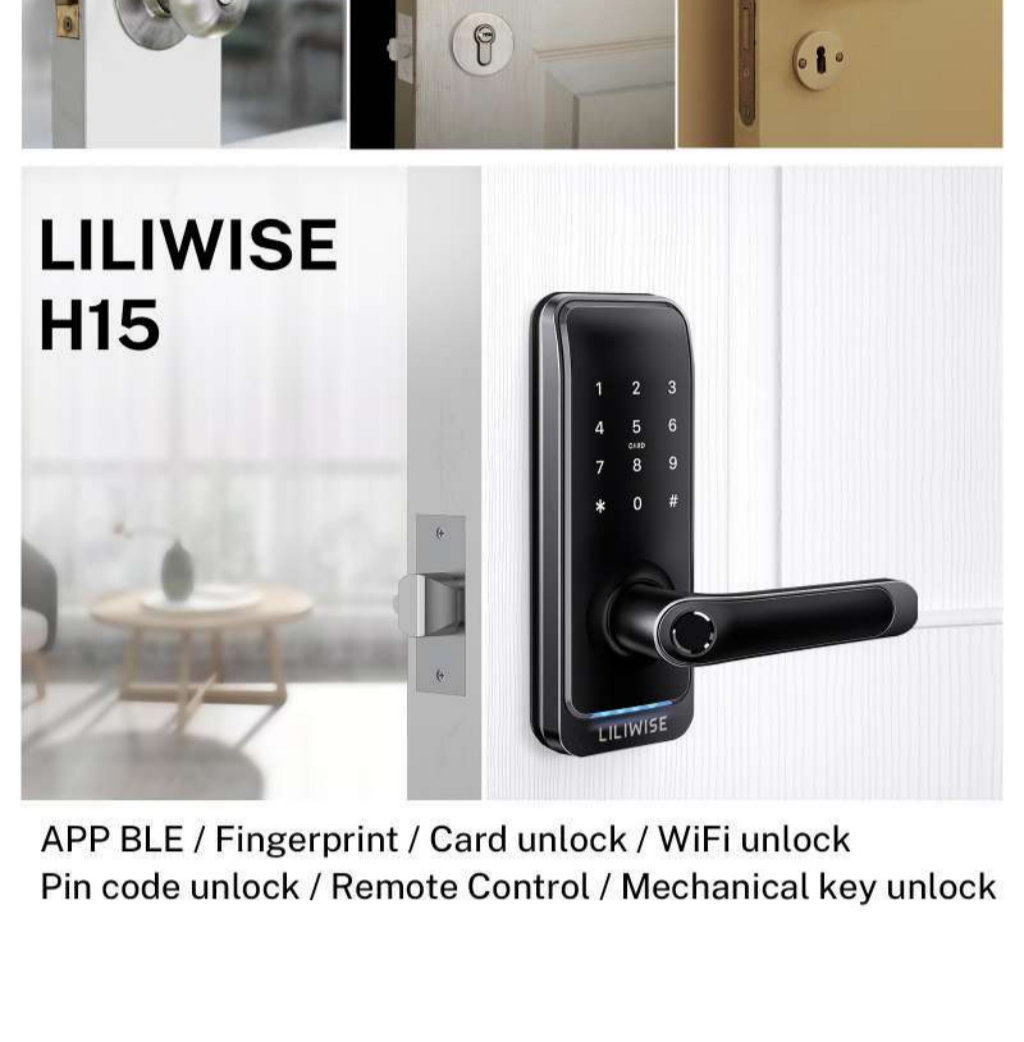

CHECK UNLOCKED RECORDS

Before - only key unlock

LILIWISE H15

APP BLE / Fingerprint / Card unlock / WiFi unlock
Pin code unlock / Remote Control / Mechanical key unlock

DIY INSTALLATION

EASY TO INSTALL WITH 1 SCREWDRIVER AND 2 SCREWS.

MULTIPLE WAYS TO UNLOCK

VOICE UNLOCK WITH ALEXA

SMART HANDLE LOCK H15

- Features**
- Lock Dimension: 192mm(D)*72mm(L)*24mm(H);
 - Available in Matted Black, Hairline Silver;
 - Attractive smart access APP/ WIFI / APP BLE / fingerprint / pincode / card.
 - Voice Commands via Google Assistant & Amazon Alexa;
 - User Capacity: Finger: 200, PIN: 200, Card: 200, E-key: unlimited;
 - Suitable for all mortises: 60/70 Latchbolt; 4085 / 5085 / 6085 / 5572;
 - Waterproof IP55;
 - Easy installation, 1 minutes installation only;
 - Adjustable for all door thickness;
 - 1 year batteries life;
 - 250K cycle time;
 - 200 hours salt-spray ;
 - USB for emergency power;
 - Mechanical key for emergency;