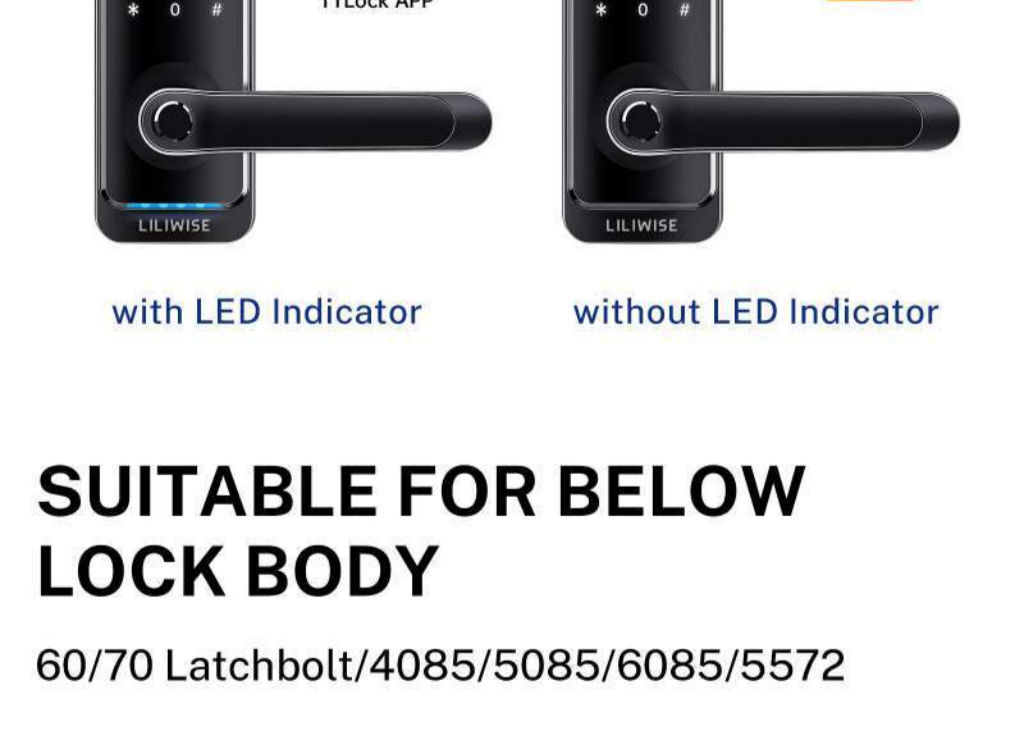

CHECK UNLOCKED RECORDS

Before - only key unlock

LILIWISE H15

APP BLE / Fingerprint / Card unlock / WiFi unlock
Pin code unlock / Remote Control / Mechanical key unlock

DIY INSTALLATION

EASY TO INSTALL WITH 1 SCREWDRIVER AND 2 SCREWS.

MULTIPLE WAYS TO UNLOCK

VOICE UNLOCK WITH ALEXA

SMART HANDLE LOCK H15

- Features**
- Lock Dimension: 192mm(D)*72mm(L)*24mm(H);
 - Available in Matted Black, Hairline Silver;
 - Attractive smart access APP/ WIFI / APP BLE / fingerprint / pincode / card.
 - Voice Commands via Google Assistant & Amazon Alexa;
 - User Capacity: Finger: 200, PIN: 200, Card: 200, E-key: unlimited;
 - Suitable for all mortises: 60/70 Latchbolt; 4085 / 5085 / 6085 / 5572;
 - Waterproof IP55;
 - Easy installation, 1 minutes installation only;
 - Adjustable for all door thickness;
 - 1 year batteries life;
 - 250K cycle time;
 - 200 hours salt-spray ;
 - USB for emergency power;
 - Mechanical key for emergency;