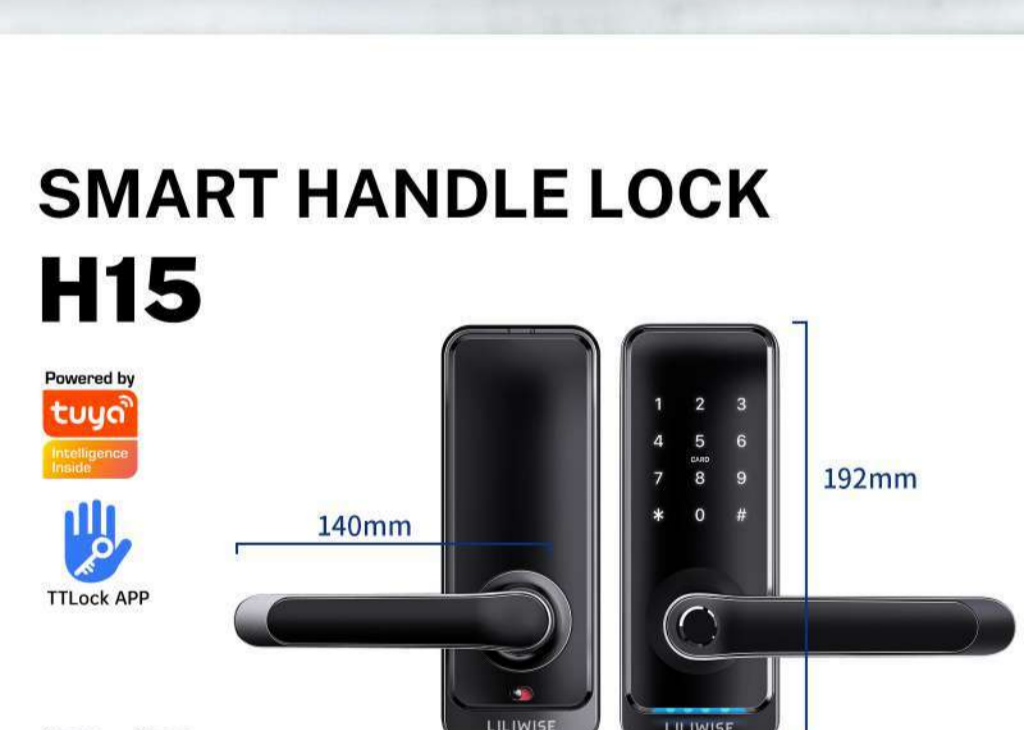

CHECK UNLOCKED RECORDS

Before - only key unlock

LILIWISE H15

APP BLE / Fingerprint / Card unlock / WiFi unlock
Pin code unlock / Remote Control / Mechanical key unlock

DIY INSTALLATION

EASY TO INSTALL WITH 1 SCREWDRIVER AND 2 SCREWS.

MULTIPLE WAYS TO UNLOCK

VOICE UNLOCK WITH ALEXA

SMART HANDLE LOCK H15

- Features**
- Lock Dimension: 192mm(D)*72mm(L)*24mm(H);
 - Available in Matted Black, Hairline Silver;
 - Attractive smart access APP/ WIFI / APP BLE / fingerprint / pincode / card.
 - Voice Commands via Google Assistant & Amazon Alexa;
 - User Capacity: Finger: 200, PIN: 200, Card: 200, E-key: unlimited;
 - Suitable for all mortises: 60/70 Latchbolt; 4085 / 5085 / 6085 / 5572;
 - Waterproof IP55;
 - Easy installation, 1 minutes installation only;
 - Adjustable for all door thickness;
 - 1 year batteries life;
 - 250K cycle time;
 - 200 hours salt-spray ;
 - USB for emergency power;
 - Mechanical key for emergency;