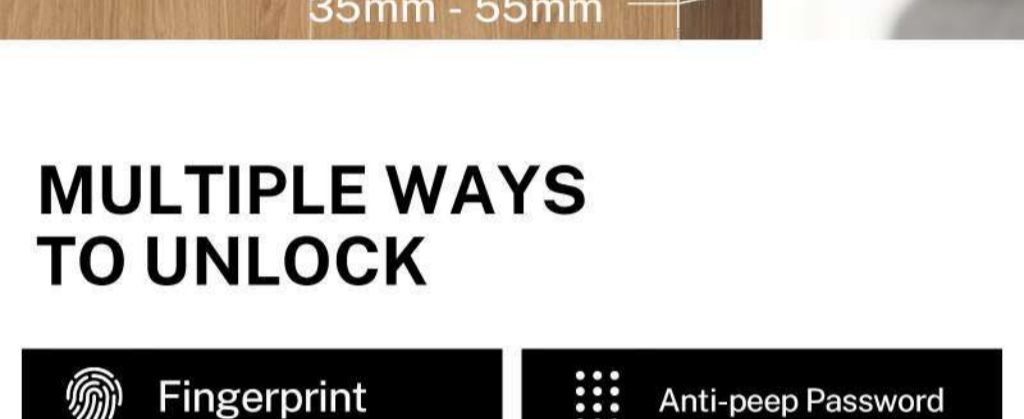

CHECK UNLOCKED RECORDS

Before - only key unlock

LILIWISE H15

APP BLE / Fingerprint / Card unlock / WiFi unlock
Pin code unlock / Remote Control / Mechanical key unlock

DIY INSTALLATION

EASY TO INSTALL WITH 1 SCREWDRIVER AND 2 SCREWS.

MULTIPLE WAYS TO UNLOCK

VOICE UNLOCK WITH ALEXA

SMART HANDLE LOCK H15

- Features**
- Lock Dimension: 192mm(D)*72mm(L)*24mm(H);
 - Available in Matted Black, Hairline Silver;
 - Attractive smart access APP/ WIFI / APP BLE / fingerprint / pincode / card.
 - Voice Commands via Google Assistant & Amazon Alexa;
 - User Capacity: Finger: 200, PIN: 200, Card: 200, E-key: unlimited;
 - Suitable for all mortises: 60/70 Latchbolt; 4085 / 5085 / 6085 / 5572;
 - Waterproof IP55;
 - Easy installation, 1 minutes installation only;
 - Adjustable for all door thickness;
 - 1 year batteries life;
 - 250K cycle time;
 - 200 hours salt-spray ;
 - USB for emergency power;
 - Mechanical key for emergency;