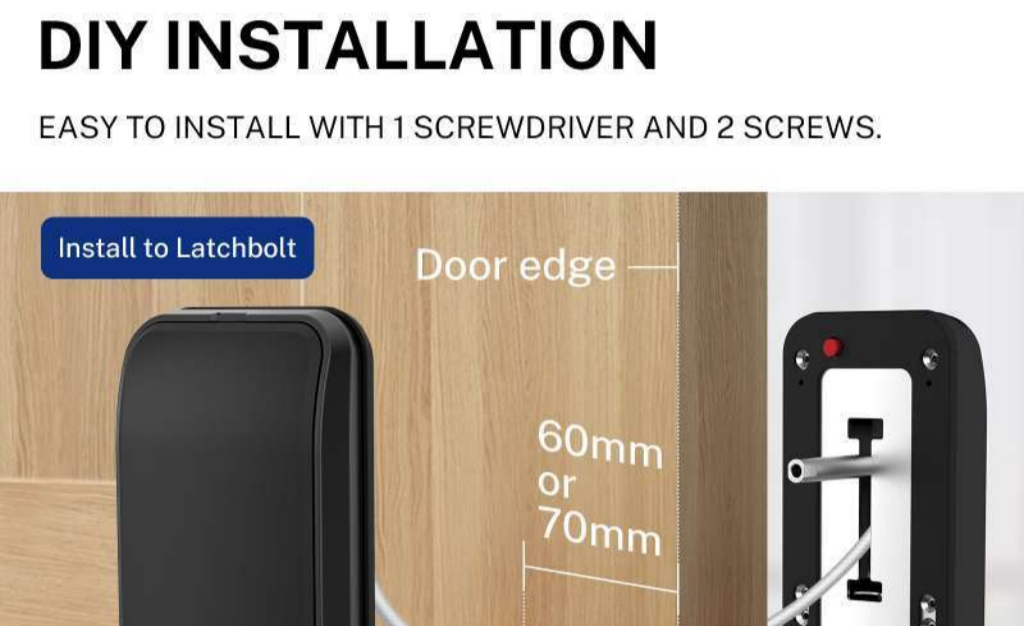

CHECK UNLOCKED RECORDS

Before - only key unlock

LILIWISE H15

APP BLE / Fingerprint / Card unlock / WiFi unlock
Pin code unlock / Remote Control / Mechanical key unlock

DIY INSTALLATION

EASY TO INSTALL WITH 1 SCREWDRIVER AND 2 SCREWS.

MULTIPLE WAYS TO UNLOCK

VOICE UNLOCK WITH ALEXA

SMART HANDLE LOCK H15

- Features**
- Lock Dimension: 192mm(D)*72mm(L)*24mm(H);
 - Available in Matted Black, Hairline Silver;
 - Attractive smart access APP/ WIFI / APP BLE / fingerprint / pincode / card.
 - Voice Commands via Google Assistant & Amazon Alexa;
 - User Capacity: Finger: 200, PIN: 200, Card: 200, E-key: unlimited;
 - Suitable for all mortises: 60/70 Latchbolt; 4085 / 5085 / 6085 / 5572;
 - Waterproof IP55;
 - Easy installation, 1 minutes installation only;
 - Adjustable for all door thickness;
 - 1 year batteries life;
 - 250K cycle time;
 - 200 hours salt-spray ;
 - USB for emergency power;
 - Mechanical key for emergency;