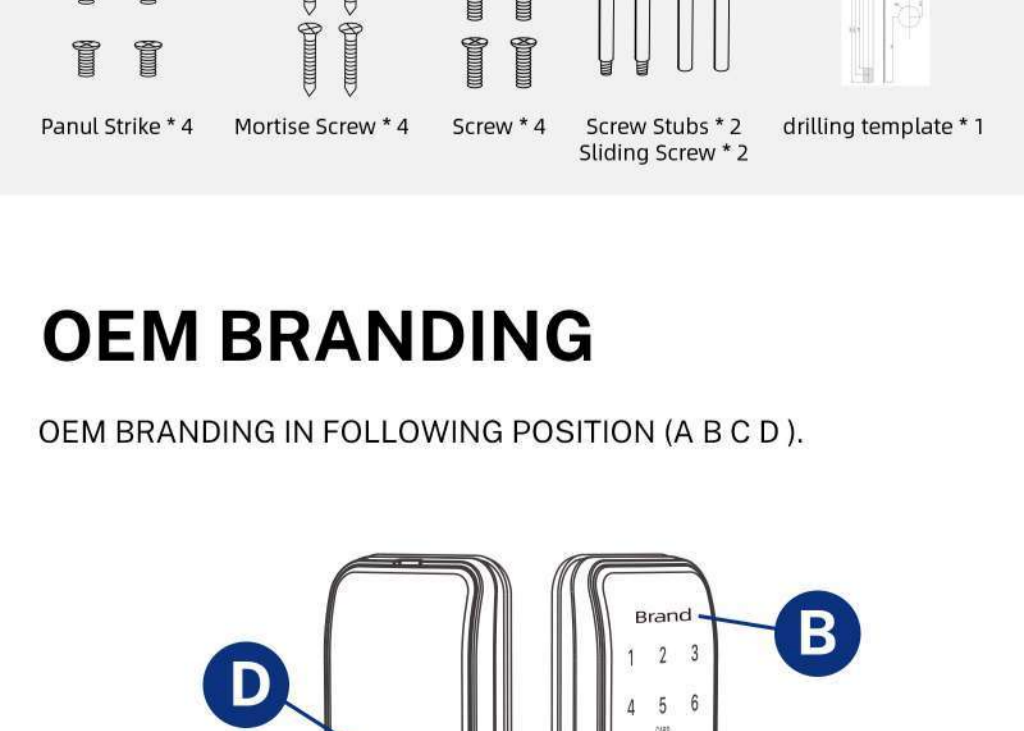

CHECK UNLOCKED RECORDS

Before - only key unlock

LILIWISE H15

APP BLE / Fingerprint / Card unlock / WiFi unlock
Pin code unlock / Remote Control / Mechanical key unlock

DIY INSTALLATION

EASY TO INSTALL WITH 1 SCREWDRIVER AND 2 SCREWS.

MULTIPLE WAYS TO UNLOCK

VOICE UNLOCK WITH ALEXA

SMART HANDLE LOCK H15

- Features**
- Lock Dimension: 192mm(D)*72mm(L)*24mm(H);
 - Available in Matted Black, Hairline Silver;
 - Attractive smart access APP/ WIFI / APP BLE / fingerprint / pincode / card.
 - Voice Commands via Google Assistant & Amazon Alexa;
 - User Capacity: Finger: 200, PIN: 200, Card: 200, E-key: unlimited;
 - Suitable for all mortises: 60/70 Latchbolt; 4085 / 5085 / 6085 / 5572;
 - Waterproof IP55;
 - Easy installation, 1 minutes installation only;
 - Adjustable for all door thickness;
 - 1 year batteries life;
 - 250K cycle time;
 - 200 hours salt-spray ;
 - USB for emergency power;
 - Mechanical key for emergency;

TWO VERSIONS

SUITABLE FOR BELOW LOCK BODY

60/70 Latchbolt/4085/5085/6085/5572

INSIDE PACKING

OEM BRANDING

OEM BRANDING IN FOLLOWING POSITION (A B C D).