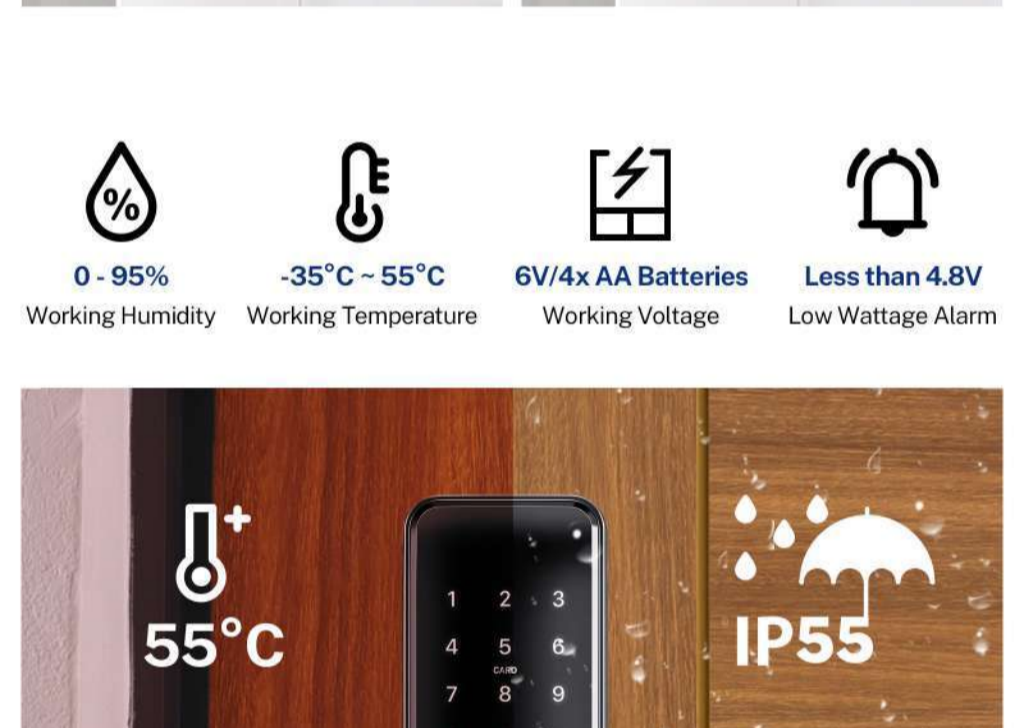

CHECK UNLOCKED RECORDS

Before - only key unlock

LILIWISE H15

APP BLE / Fingerprint / Card unlock / WiFi unlock
Pin code unlock / Remote Control / Mechanical key unlock

DIY INSTALLATION

EASY TO INSTALL WITH 1 SCREWDRIVER AND 2 SCREWS.

MULTIPLE WAYS TO UNLOCK

VOICE UNLOCK WITH ALEXA

SMART HANDLE LOCK H15

- Features**
- Lock Dimension: 192mm(D)*72mm(L)*24mm(H);
 - Available in Matted Black, Hairline Silver;
 - Attractive smart access APP/ WIFI / APP BLE / fingerprint / pincode / card.
 - Voice Commands via Google Assistant & Amazon Alexa;
 - User Capacity: Finger: 200, PIN: 200, Card: 200, E-key: unlimited;
 - Suitable for all mortises: 60/70 Latchbolt; 4085 / 5085 / 6085 / 5572;
 - Waterproof IP55;
 - Easy installation, 1 minutes installation only;
 - Adjustable for all door thickness;
 - 1 year batteries life;
 - 250K cycle time;
 - 200 hours salt-spray ;
 - USB for emergency power;
 - Mechanical key for emergency;