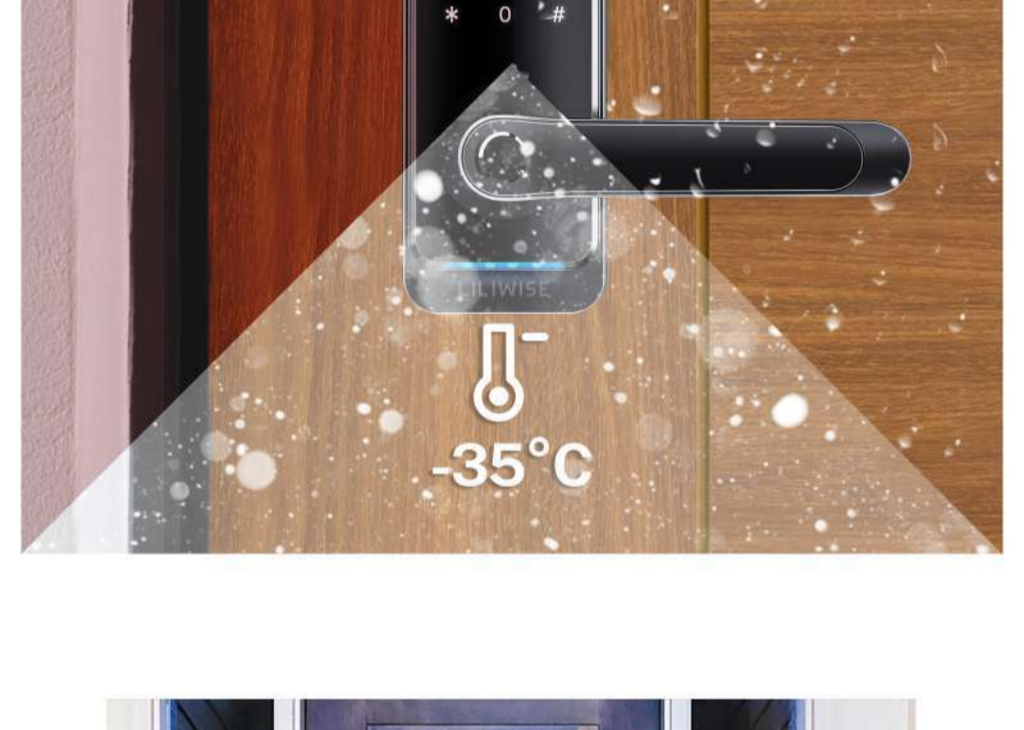

CHECK UNLOCKED RECORDS

Before - only key unlock

LILIWISE H15

APP BLE / Fingerprint / Card unlock / WiFi unlock
Pin code unlock / Remote Control / Mechanical key unlock

DIY INSTALLATION

EASY TO INSTALL WITH 1 SCREWDRIVER AND 2 SCREWS.

MULTIPLE WAYS TO UNLOCK

VOICE UNLOCK WITH ALEXA

SMART HANDLE LOCK H15

- Features**
- Lock Dimension: 192mm(D)*72mm(L)*24mm(H);
 - Available in Matted Black, Hairline Silver;
 - Attractive smart access APP/ WIFI / APP BLE / fingerprint / pincode / card.
 - Voice Commands via Google Assistant & Amazon Alexa;
 - User Capacity: Finger: 200, PIN: 200, Card: 200, E-key: unlimited;
 - Suitable for all mortises: 60/70 Latchbolt; 4085 / 5085 / 6085 / 5572;
 - Waterproof IP55;
 - Easy installation, 1 minutes installation only;
 - Adjustable for all door thickness;
 - 1 year batteries life;
 - 250K cycle time;
 - 200 hours salt-spray ;
 - USB for emergency power;
 - Mechanical key for emergency;