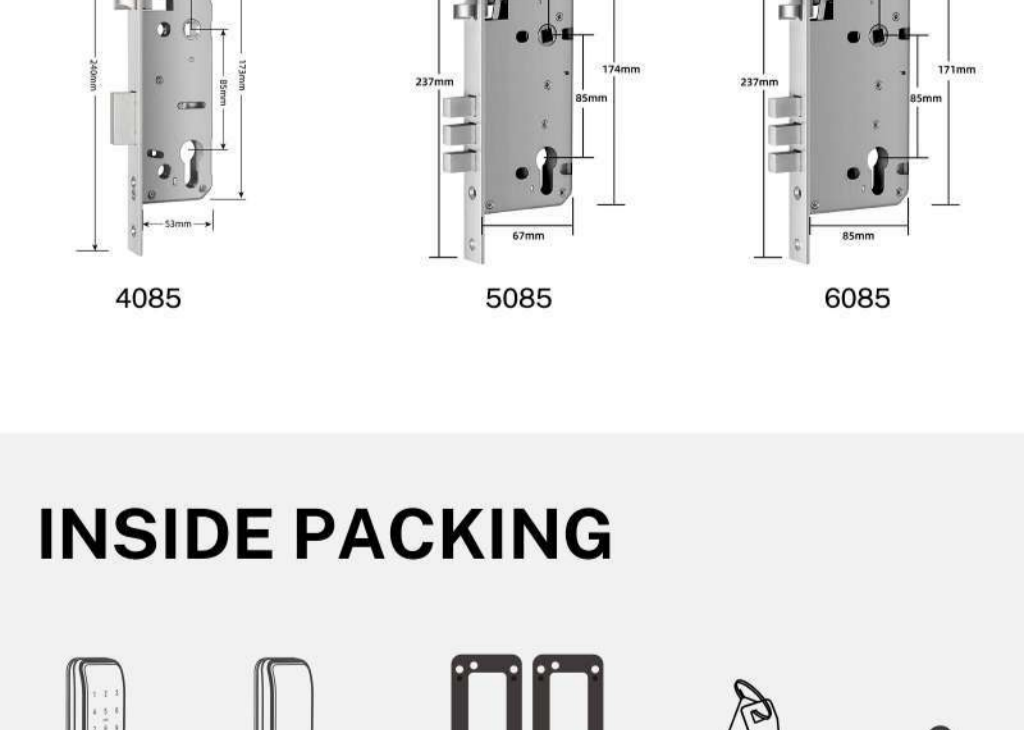

CHECK UNLOCKED RECORDS

Before - only key unlock

LILIWISE H15

APP BLE / Fingerprint / Card unlock / WiFi unlock
Pin code unlock / Remote Control / Mechanical key unlock

DIY INSTALLATION

EASY TO INSTALL WITH 1 SCREWDRIVER AND 2 SCREWS.

MULTIPLE WAYS TO UNLOCK

VOICE UNLOCK WITH ALEXA

SMART HANDLE LOCK H15

- Features**
- Lock Dimension: 192mm(D)*72mm(L)*24mm(H);
 - Available in Matted Black, Hairline Silver;
 - Attractive smart access APP/ WIFI / APP BLE / fingerprint / pincode / card.
 - Voice Commands via Google Assistant & Amazon Alexa;
 - User Capacity: Finger: 200, PIN: 200, Card: 200, E-key: unlimited;
 - Suitable for all mortises: 60/70 Latchbolt; 4085 / 5085 / 6085 / 5572;
 - Waterproof IP55;
 - Easy installation, 1 minutes installation only;
 - Adjustable for all door thickness;
 - 1 year batteries life;
 - 250K cycle time;
 - 200 hours salt-spray ;
 - USB for emergency power;
 - Mechanical key for emergency;

TWO VERSIONS

SUITABLE FOR BELOW LOCK BODY

60/70 Latchbolt/4085/5085/6085/5572

INSIDE PACKING

OEM BRANDING

OEM BRANDING IN FOLLOWING POSITION (A B C D).